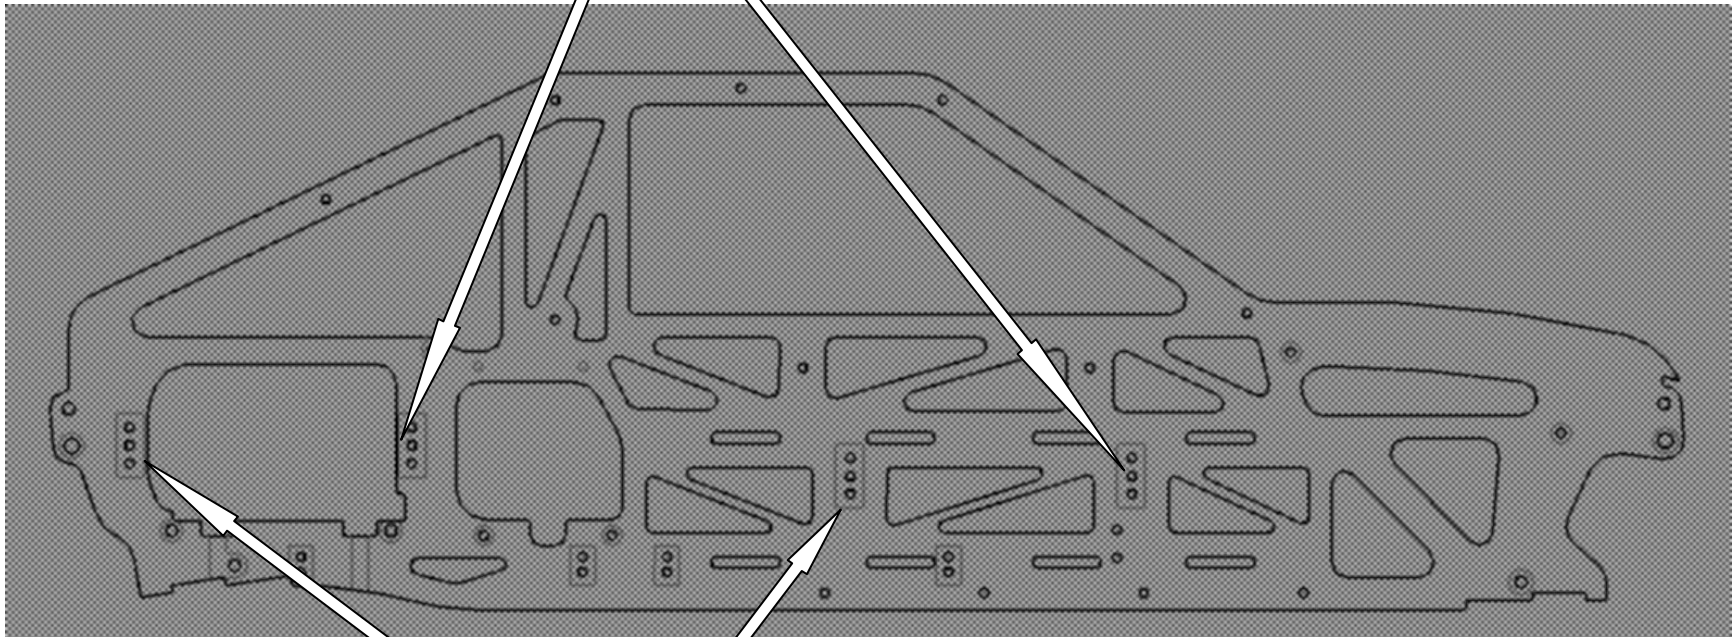

Chassis Spacer Locations

Hole locations for the bulkhead brace and the windshield brace.

Forward battery box hole locations

Rear battery box hole locations

Battery strap slot locations for mounting batteries on the inside of the chassis plates using our battery straps.

TCS Crawlers Savage Flux battery box strap - (12") SKU88322

Or

Savage Flux battery box strap - Also used for "The Stick" Battery Hold Down Strap (8") SKU16197