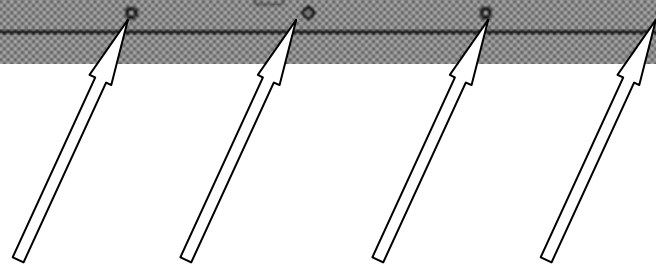

Chassis Spacer Locations

Hole locations for the bulkhead brace and the windshield brace.

Forward battery box hole locations

Rear battery box hole locations

Battery strap slot locations for mounting batteries on the inside of the chassis plates using our battery straps.

TCS Crawlers Savage Flux battery box strap - (12") SKU88322

Or

Savage Flux battery box strap - Also used for "The Stick" Battery Hold Down Strap (8") SKU16197