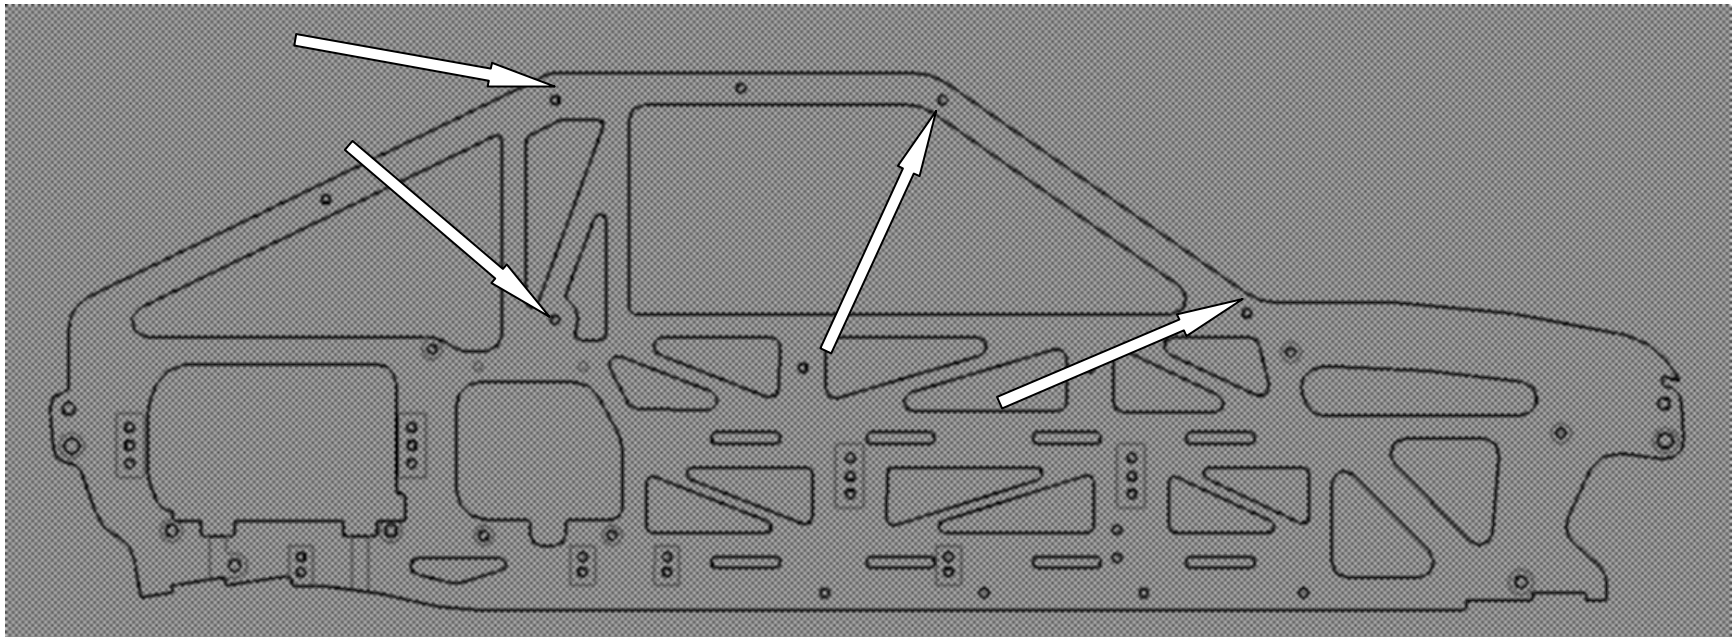

Chassis Spacer Locations

Hole locations for the bulkhead brace and the windshield brace.

Forward battery box hole locations

Rear battery box hole locations

Battery strap slot locations for mounting batteries on the inside of the chassis plates using our battery straps.

TCS Crawlers Savage Flux battery box strap - (12") SKU88322

Or

Savage Flux battery box strap - Also used for "The Stick" Battery Hold Down Strap (8") SKU16197